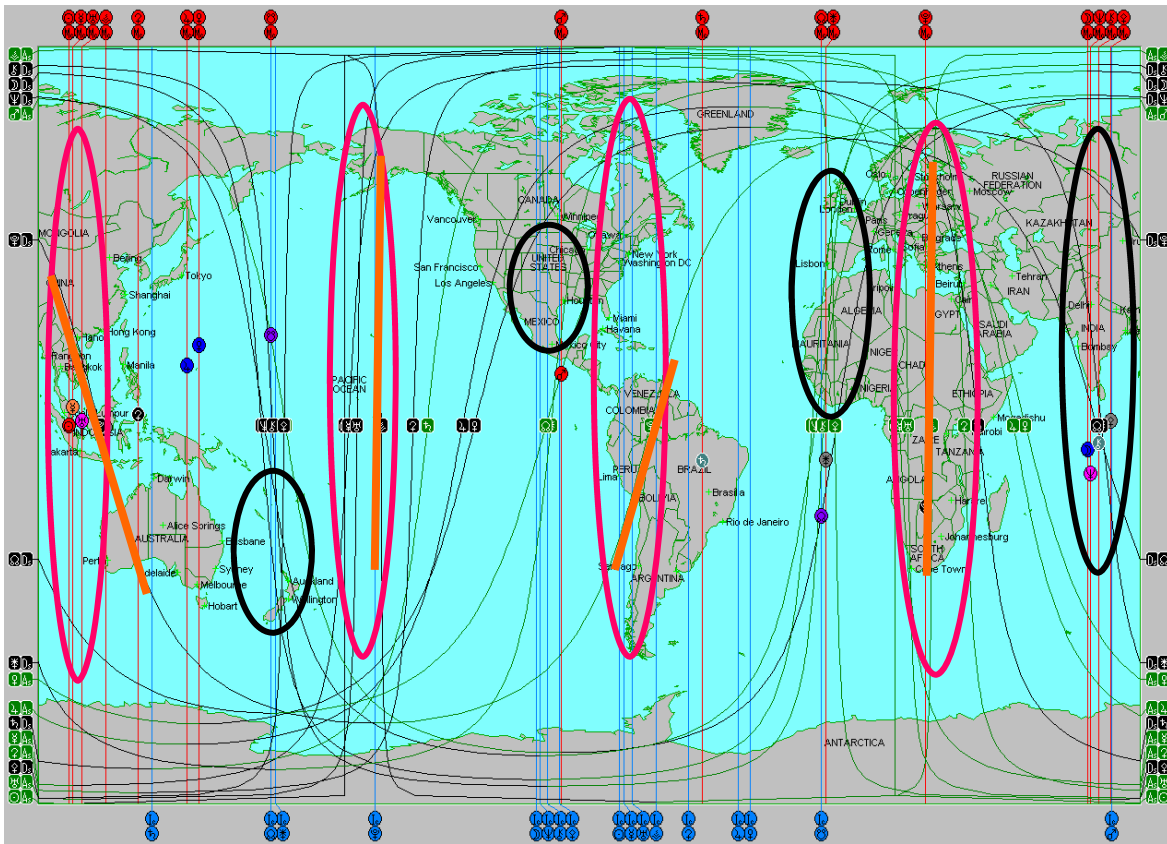

www.astromark.us

503-252-1558 mark@astromark.us

Spring Equinox 2012 Power Lines (AstroCartoGraphy®)

A map drawn for the three months that follow Spring Equinox show “hot zones” (circled in red) where there is commonly increased area of activity. This can include earth changes such as volcanoes, earthquakes, major storms, and political shifts. If you watch the news, it is likely that you will see activities in these regions. The red zones show explosive Uranus (earthquakes, revolutions), Mercury (media, quick events, wind), and the Sun (the soul identity of a country or continent). At certain locations, destructive (transformative?) Pluto also crosses these lines (see orange line).