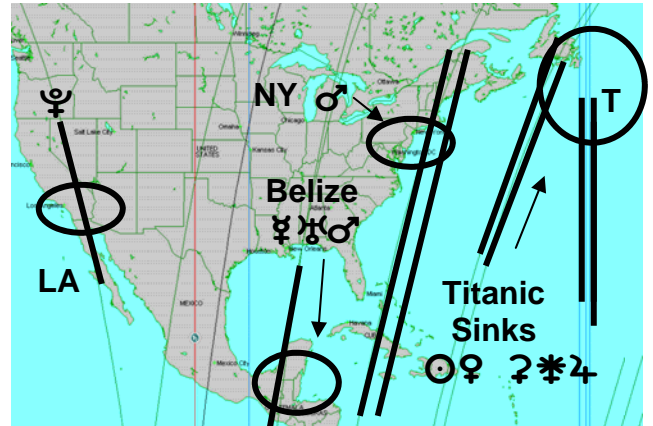

The spring movie re-release of *Titanic*, a film that DiCaprio originally turned down, provides insight into how a **person's personal power lines can work for them— even when they do not live in the region where the lines are located.** The *Titanic* sank near Newfoundland where Leonardo has energizing Sun and Venus lines. Venus rules romance, so his role involved relationship. **The Sun makes you a star.** Jupiter was in the region of the sinking of the *Titanic*, and it rules things that are big like natural disasters. It also includes how big the part turned out to be for DiCaprio. It was the highest grossing movie at the time.

He was born in Los Angeles under a Pluto line, representing power. It is interesting to note that he was ejected from the *Romper Room* cast at age 5 for being disruptive, a possible Pluto problem. His power line in Iowa where he filmed *What's Eating Gilbert Grape?* is Chiron, the wounded healer. This reflects the part he played as a mentally handicapped brother to Johnny Depp. He also owns an island off the coast of Belize where he is developing an eco-resort. In the area, he has Mercury and Uranus power lines, representing innovative ideas. He also has an ambitious Mars line both in Belize and his other home in Manhattan. He exhibited his male warrior energy in *The Departed*, where he was an undercover policeman in a Boston crime mob. In the Mid East, he played a spy in *Body of Lies* under a deceptive Neptune line.

As you can see, a person's power lines work whether they live in an area, do business in a region, or in this case, make movies based upon a region where you have ACG power lines.

It will be interesting to watch Leonardo in the months ahead because the planet Saturn is moving back and forth across his natal Mercury and Uranus in the sign of relationships, Libra. He is well known for dating young models, yet Saturn has a stabilizing characteristic as it passes over erratic Uranus. But we may have to wait until Saturn moves into his Scorpio Sun sign in October!