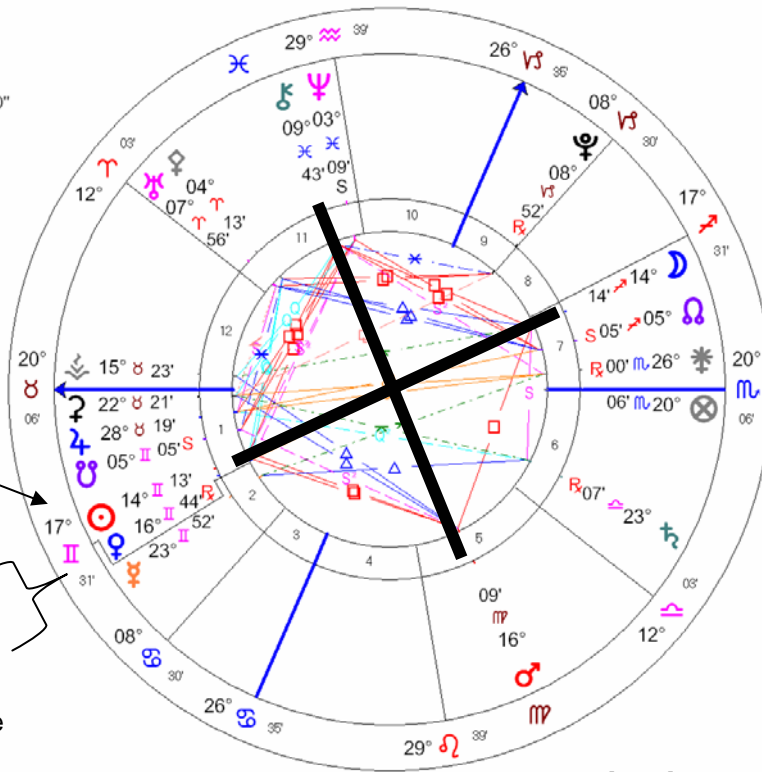

**Chiron in
Pisces**

**Moon in
Sagittarius**

**June 4
Natal Chart**
Jun 4 2012, Mon
4:12 am PDT +7:00
Portland, OR
45°N31'25" 122°W40'30"
Geocentric
Tropical
Koch
True Node

**Sun &
Venus in
Gemini**

Venus will
change from
being an
evening star
to morning
in the coming

**Star
Rigel
in Orion**

Aligns here
in Gemini

Mars in Virgo

The June 4th Lunar Eclipse can be seen in the Western USA and Canada, but you will need to go to the Pacific or eastern Australia if you want to see it in its entirety. A lunar eclipse is a full moon, so it tends to emotionally pull you apart to put you back together in a more integrated way.