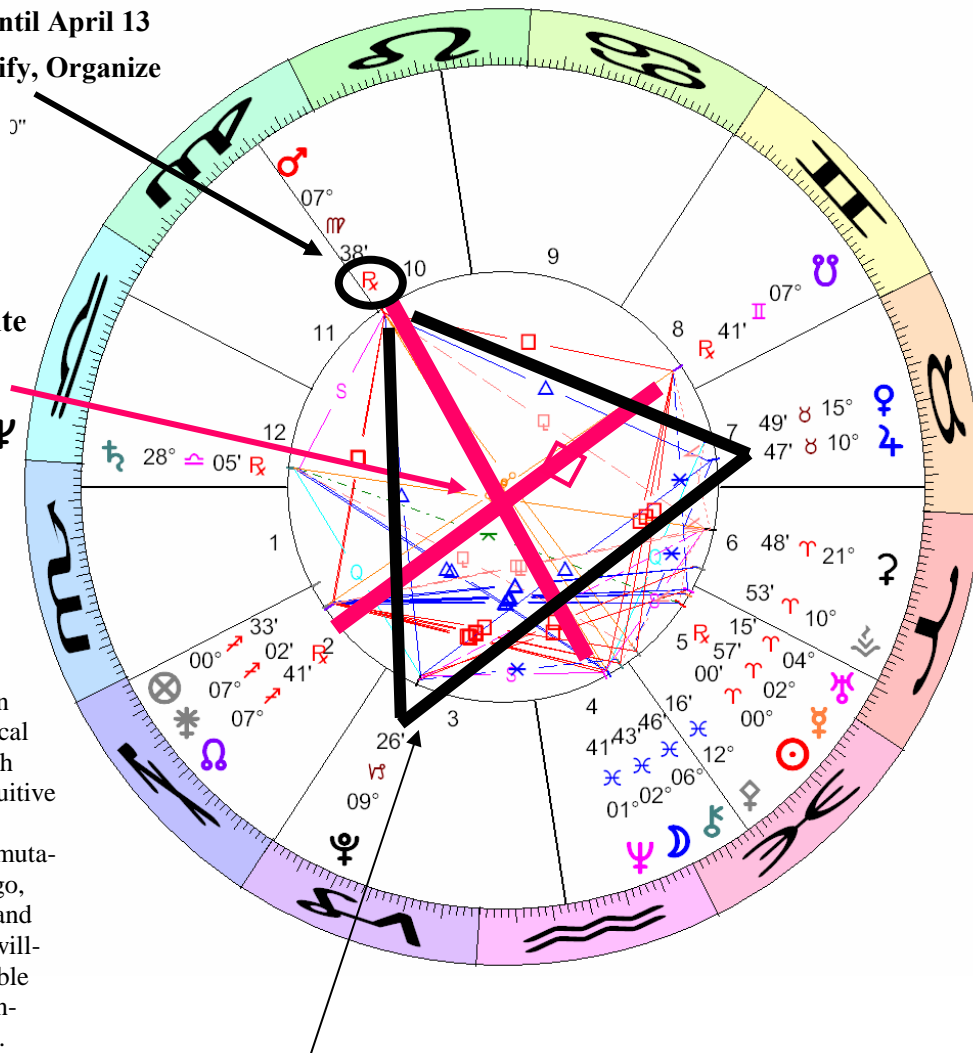

Mars continues to be retrograde until April 13

Cleanse, Purify, Organize

Mars ♂ in Virgo opposite Chiron ♄, Moon ☾ & Neptune ♃ in Pisces -

And challenging soul destiny nodes ♋♏

Lessons ahead in balancing practical action needs with emotional & intuitive spiritual needs. They are in the mutable signs of Virgo, Pisces, Gemini and Sagittarius. Be willing to be adaptable and flexible to incoming changes.