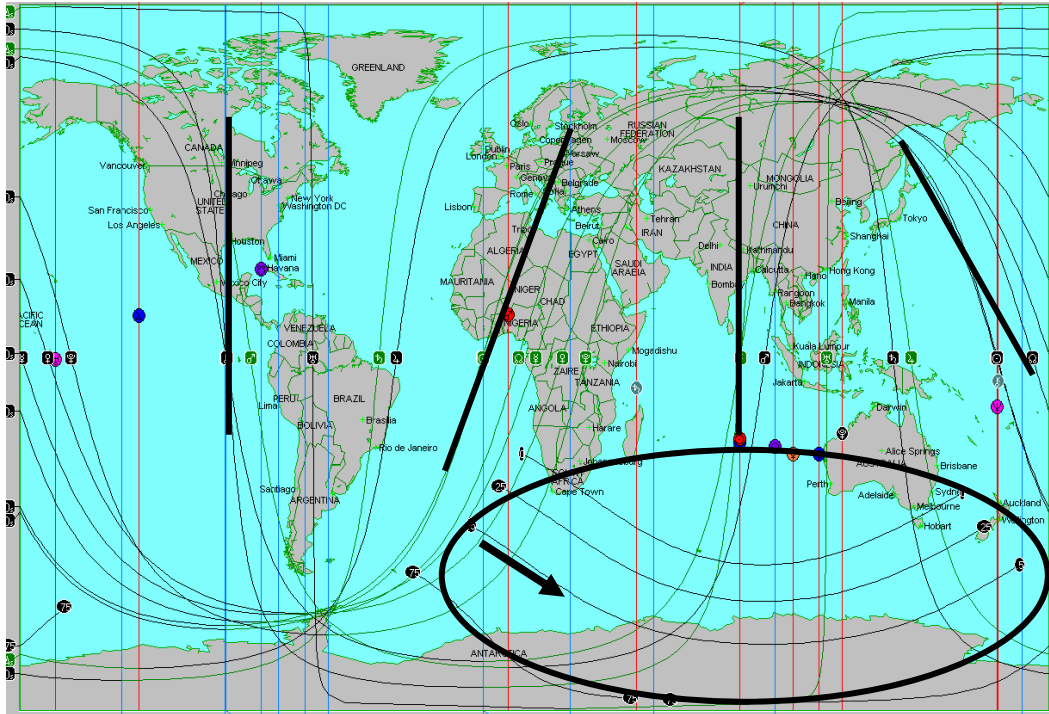

Solar Eclipse Nov 24 11:21 PM PST 3° Sagittarius
It's time to take a risk on yourself and expand your opportunities.

Power lines maps (known as AstroCartoGraphy ® or EARTHLINES™) are used to find your personal power places on planet earth. They are also used in mundane astrology (looking at earth events, countries, corporations, etc.). There are a variety of techniques, but I find that casting charts and maps for summer & winter solstice, spring & fall equinox, and solar eclipses provides a good, overall indicator for hot zones.

For example, **the map of the Summer Solstice** shown in the Summer 2011 Astromark newsletter showed strong power lines going up **the USA East Coast. Virginia had some fairly strong earthquakes** and hurricane Irene made her presence known.

The circled area for the Nov. 24/25 Solar Eclipse shown above is mostly active in Antarctica. There are also “hot zones” creating action in Nepal and the Calcutta side of India, Fiji & the South Pacific, Southern New Zealand, the general region of the USA Mississippi River and Gulf Coast and eastern Europe and parts of Africa near the dark lines above.

On a personal note, this solar eclipse is in the early degrees of Sagittarius. A solar eclipse represents new beginnings. Sagittarius is expansive, risk-taking, adventurous, philosophical, generous, and optimistic. **If you know where 3° Sagittarius lands in your chart, you know the house area where the eclipse lands.** In the 7th house, you expand in the area of relationships. In the 10th house, it is time to expand in career matters. If it is your birthday, or you have natal planets in early Sagittarius, this eclipse more highly activates you.

Consider where you need to take a risk on yourself under the influence of this eclipse. Sagittarius wants to do things in a big way, living life with integrity and enthusiasm. Where do you need more enthusiasm in your life? I use about three months before & after as the effective range. The meanings of the houses and signs is on the free Basic Astrology Primer pdf in the left hand column of the monthly astrology forecast at

www.astromark.us

Also check out NASA's eclipse page <http://eclipse.gsfc.nasa.gov>