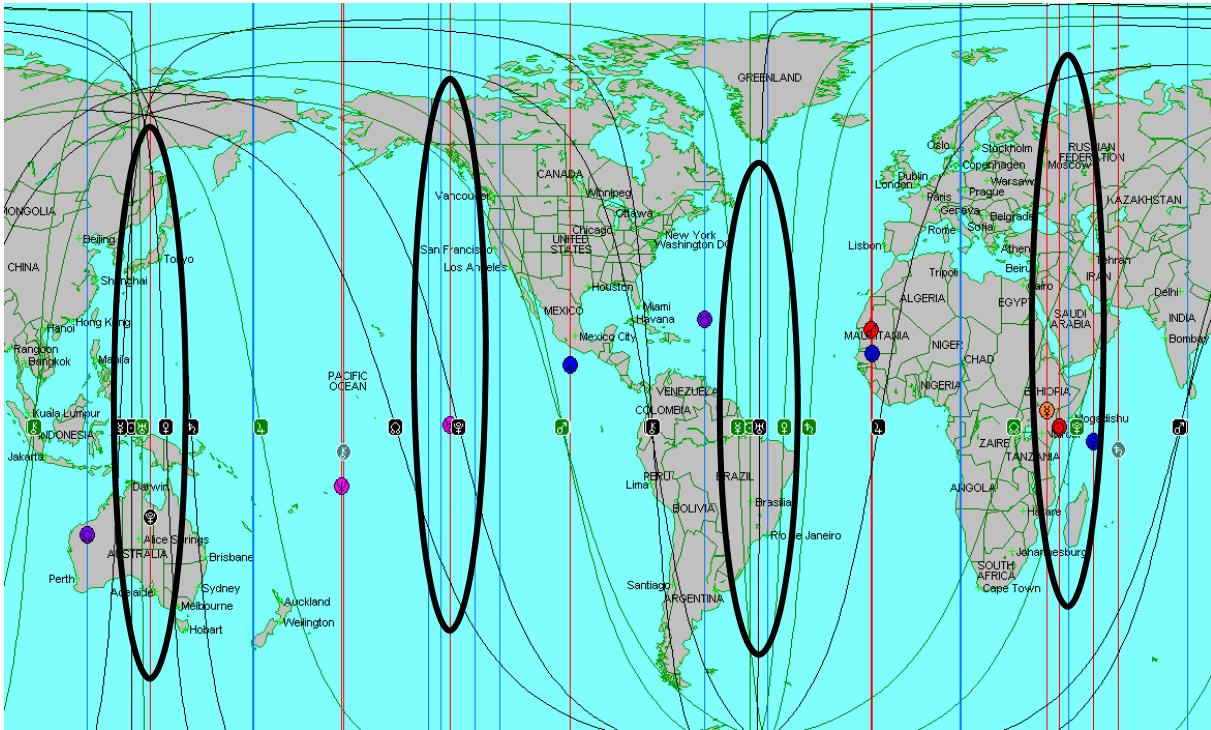

Autumn Equinox 2011 Power Lines (AstroCartoGraphy®)

A map drawn for the three months that follow Autumn Equinox show dynamic action zones in Japan-Papua New Guinea, off the USA West and Canada coast, Brazil, and Middle East and horn of Africa.

In looking ahead to Winter Solstice and the Nov. 34/25 Solar Eclipse, the action zones are in different regions than this chart. This suggests that earth changes will not be as strong as when the same zones are activated by multiple charts. It is like getting the earthquake in Virginia as was the case in August, but not getting the big one like in Sumatra a few years ago.

Hurricane Irene hit the USA East Coast when summer solstice energies were active on the east coast. There was still a lot of damage done, but Irene did get downgraded to a tropical storm instead of becoming larger.

It is also common to see other types of changes in an activated area. This can include political changes, fires, and volcanoes. This is not to say that it always has to be something bad— it just seems that there is better media attention to the bad things.

**A small body of determined spirits fired by an unquenchable faith
in their mission can alter the course of history.**

~Mahatma Gandhi