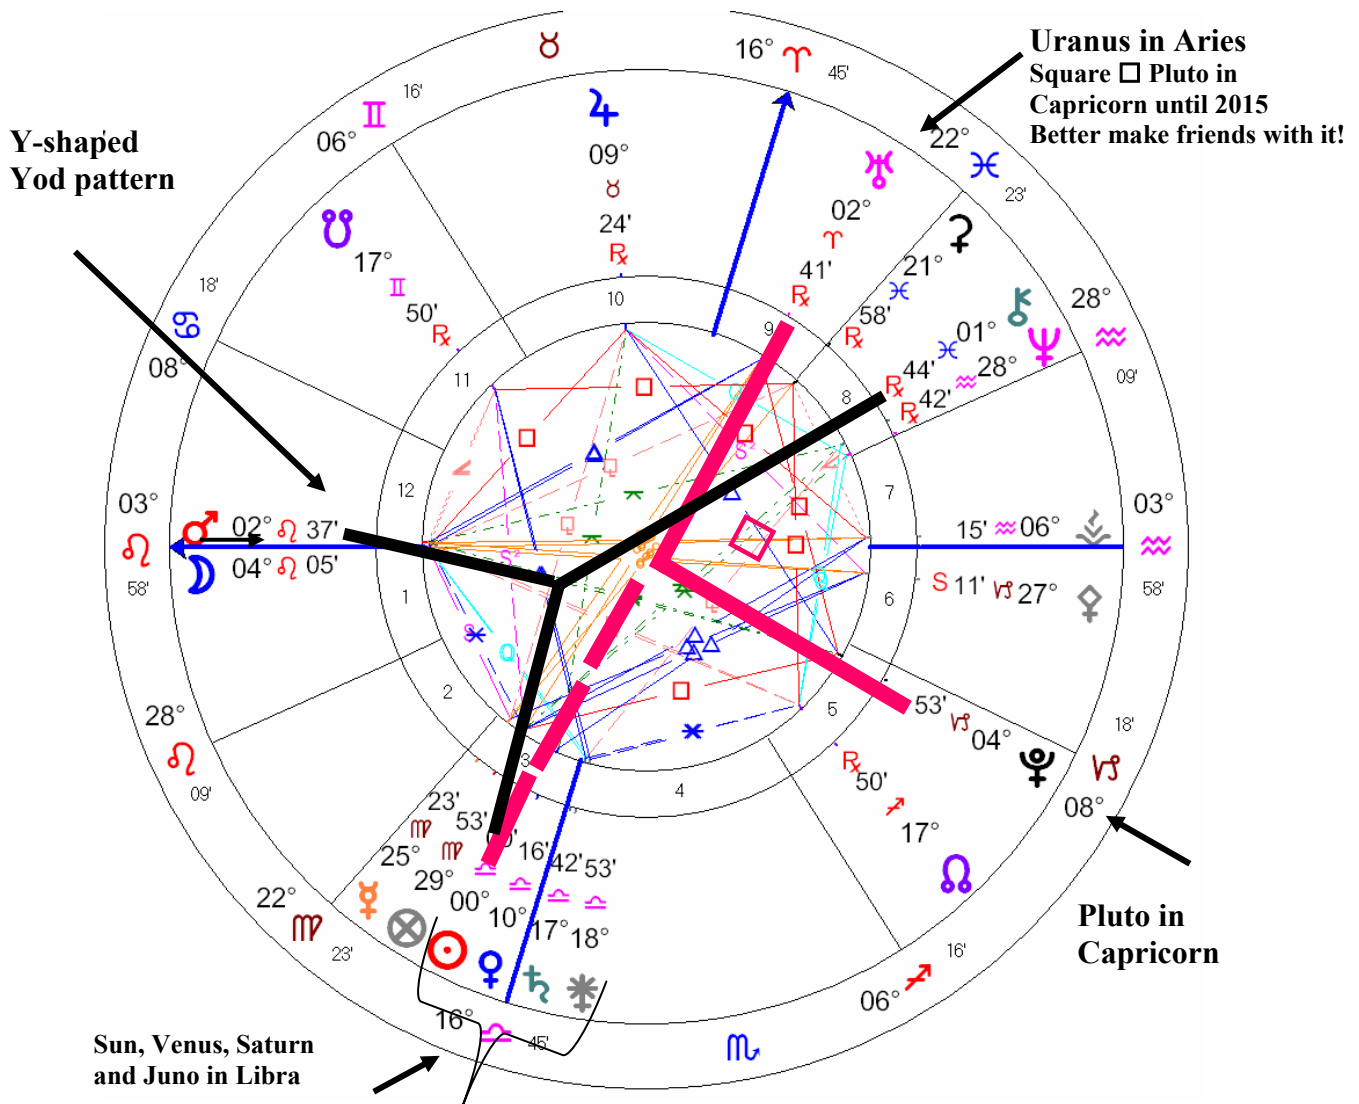

\$5 off with any consultation

Autumn Equinox September 23 2:05 AM PDT

A chart cast for the next three months shows a **T-Square pattern** which is a bit of a juggling act between competing needs and desires. Uranus wants freedom and something new. Pluto is all about transformation. It destroys anything that gets in your way of your connection with God Source, usually ego-based issues. The Sun shines its light on these issues to help you transform your life. The **Yod pattern** is the feeling of being caught between a rock and a hard place.